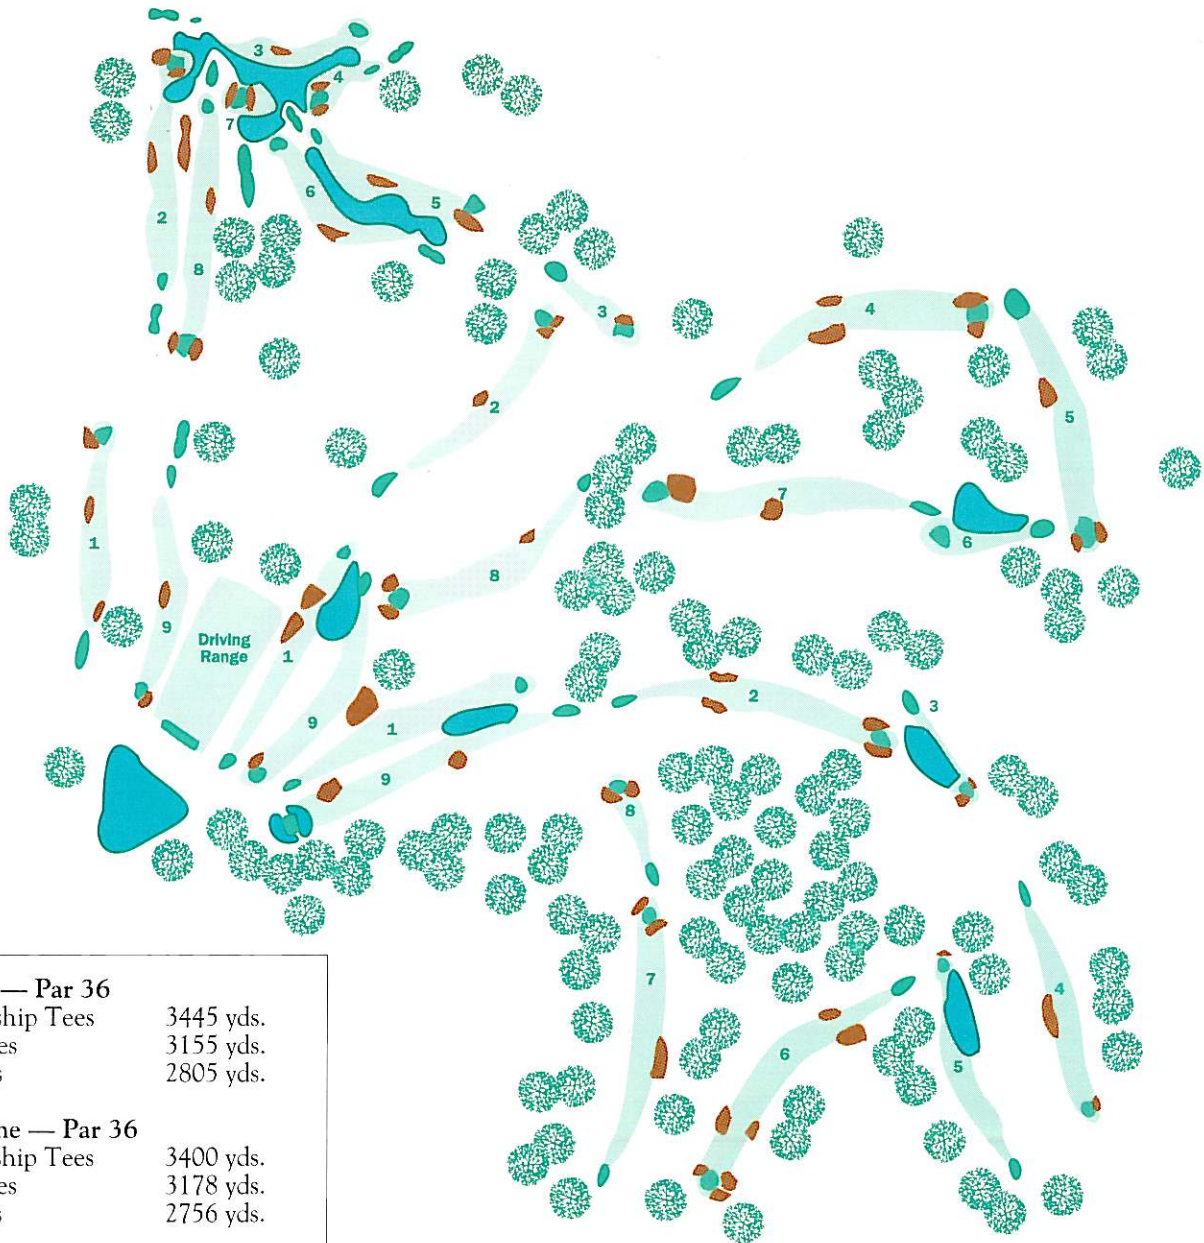

The Golf Course

First Nine — Par 36

Championship Tees	3445 yds.
Regular Tees	3155 yds.
Ladies Tees	2805 yds.

Second Nine — Par 36

Championship Tees	3400 yds.
Regular Tees	3178 yds.
Ladies Tees	2756 yds.

Third Nine — Par 36

Championship Tees	3556 yds.
Regular Tees	3274 yds.
Ladies Tees	2796 yds.

*Distances will vary with tee and pin placements.

Pecan Grove Plantation